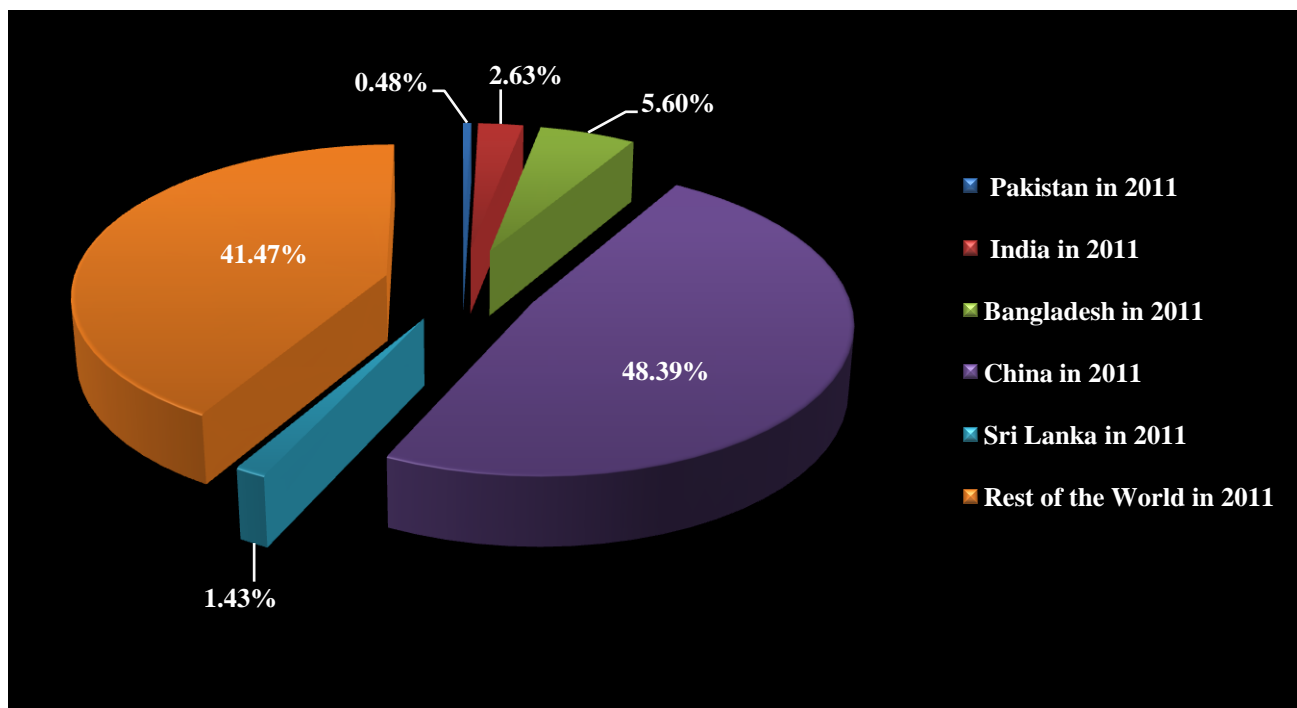

Russian Federation's Imports (Product Code 61) from Pakistan, India, Bangladesh, China,

Sri Lanka & Rest of the World in 2011

Source: International Trade Center (ITC), Switzerland.